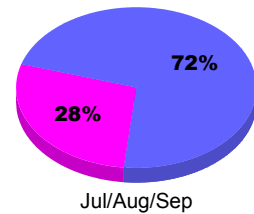

Membership Results
2010-2011

Membership
2009-2010

Month	Net Memb Goal	Actual New Memb	Actual Dropped Memb	Gain/Loss of Memb	Gain/Loss of Memb
Jul/Aug/Sep	55	5	-31	-26	67
Totals	55	5	-31	-26	67

Membership Results 2010-2011

Goal, New, Dropped, Gain/Loss

Comparison of Membership Gain/Loss

Current Year Compared to the Previous Year

Gender Comparison 2010-2011

■ Male ■ Female