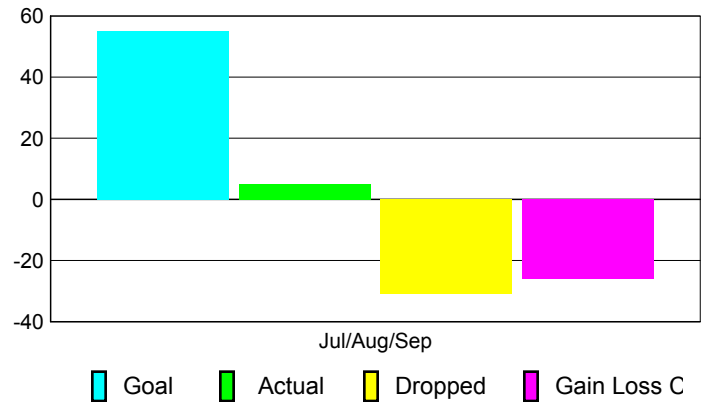

Membership Results 2010-2011

Goal, New, Dropped, Gain/Loss