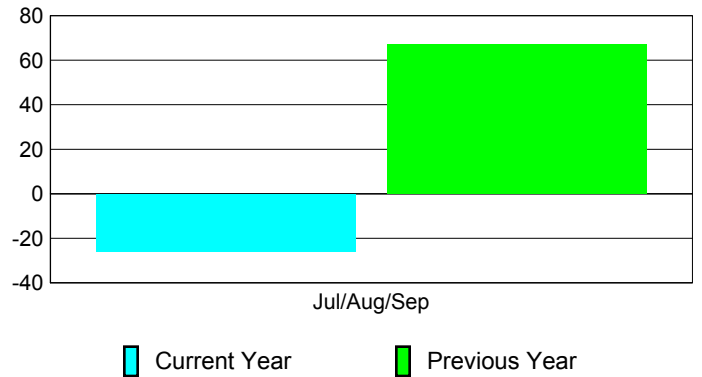

Membership Results
2010-2011

Membership
2009-2010

Month	Net Memb Goal	Actual New Memb	Actual Dropped Memb	Gain/Loss of Memb	Gain/Loss of Memb
Jul/Aug/Sep	55	5	-31	-26	67
Totals	55	5	-31	-26	67

Membership Results 2010-2011

Goal, New, Dropped, Gain/Loss

Comparison of Membership Gain/Loss

Current Year Compared to the Previous Year

Gender Comparison 2010-2011

■ Male ■ Female